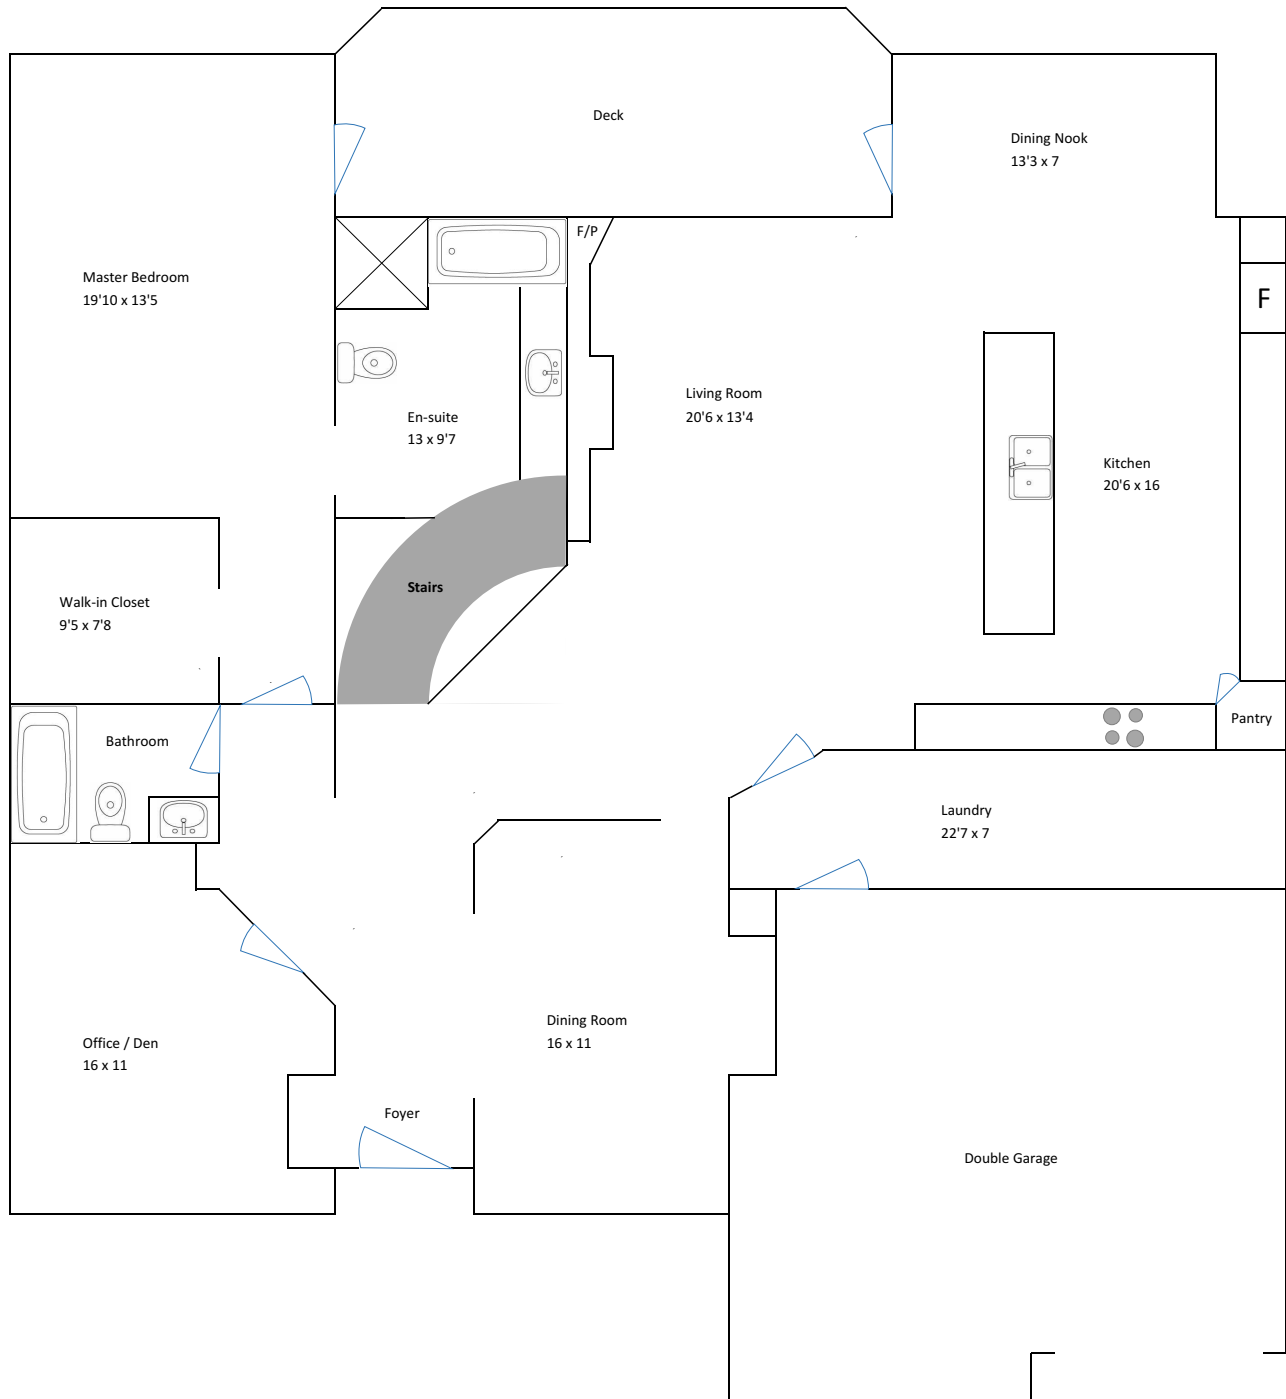

652 Mt York Drive, Coldstream BC
Main Level - 2208 sq ft (finished)

652 Mt York Drive, Coldstream BC
Lower Level - 2088 sq ft (finished)